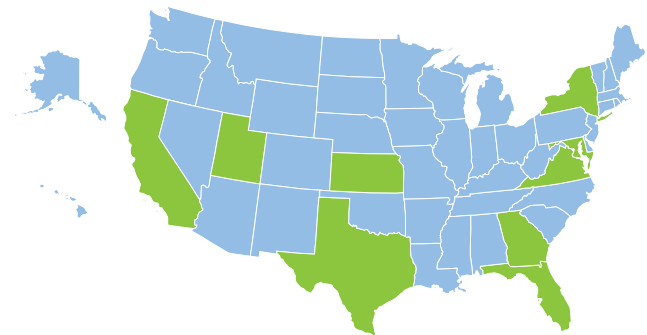

## Job Market Outlook

Mean Annual Salary: **\$64,970**

Increase in jobs in the next ten years:

**12%**

Bureau of Labor Statistics, U.S. Department of Labor, Occupational Outlook Handbook, 2016-17 Edition, Medical Records and Health Information Technicians

States with the largest opportunity include:

Washington D.C.  
Utah  
Kansas

Virginia  
Georgia  
California

Texas  
New York  
Florida

ENTRY LEVEL

EXPERIENCED

ADVANCED

Career Pathway